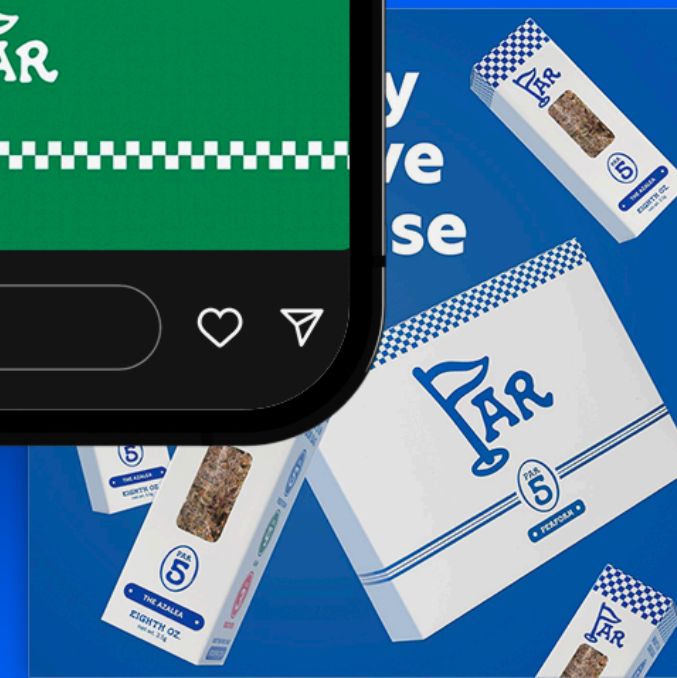

SOCIAL MEDIA DESIGN + CONTENT CREATION

SOCIAL CAMPAIGNS
CONTENT SCHEDULING
STRAIN/PRODUCT LAUNCHES