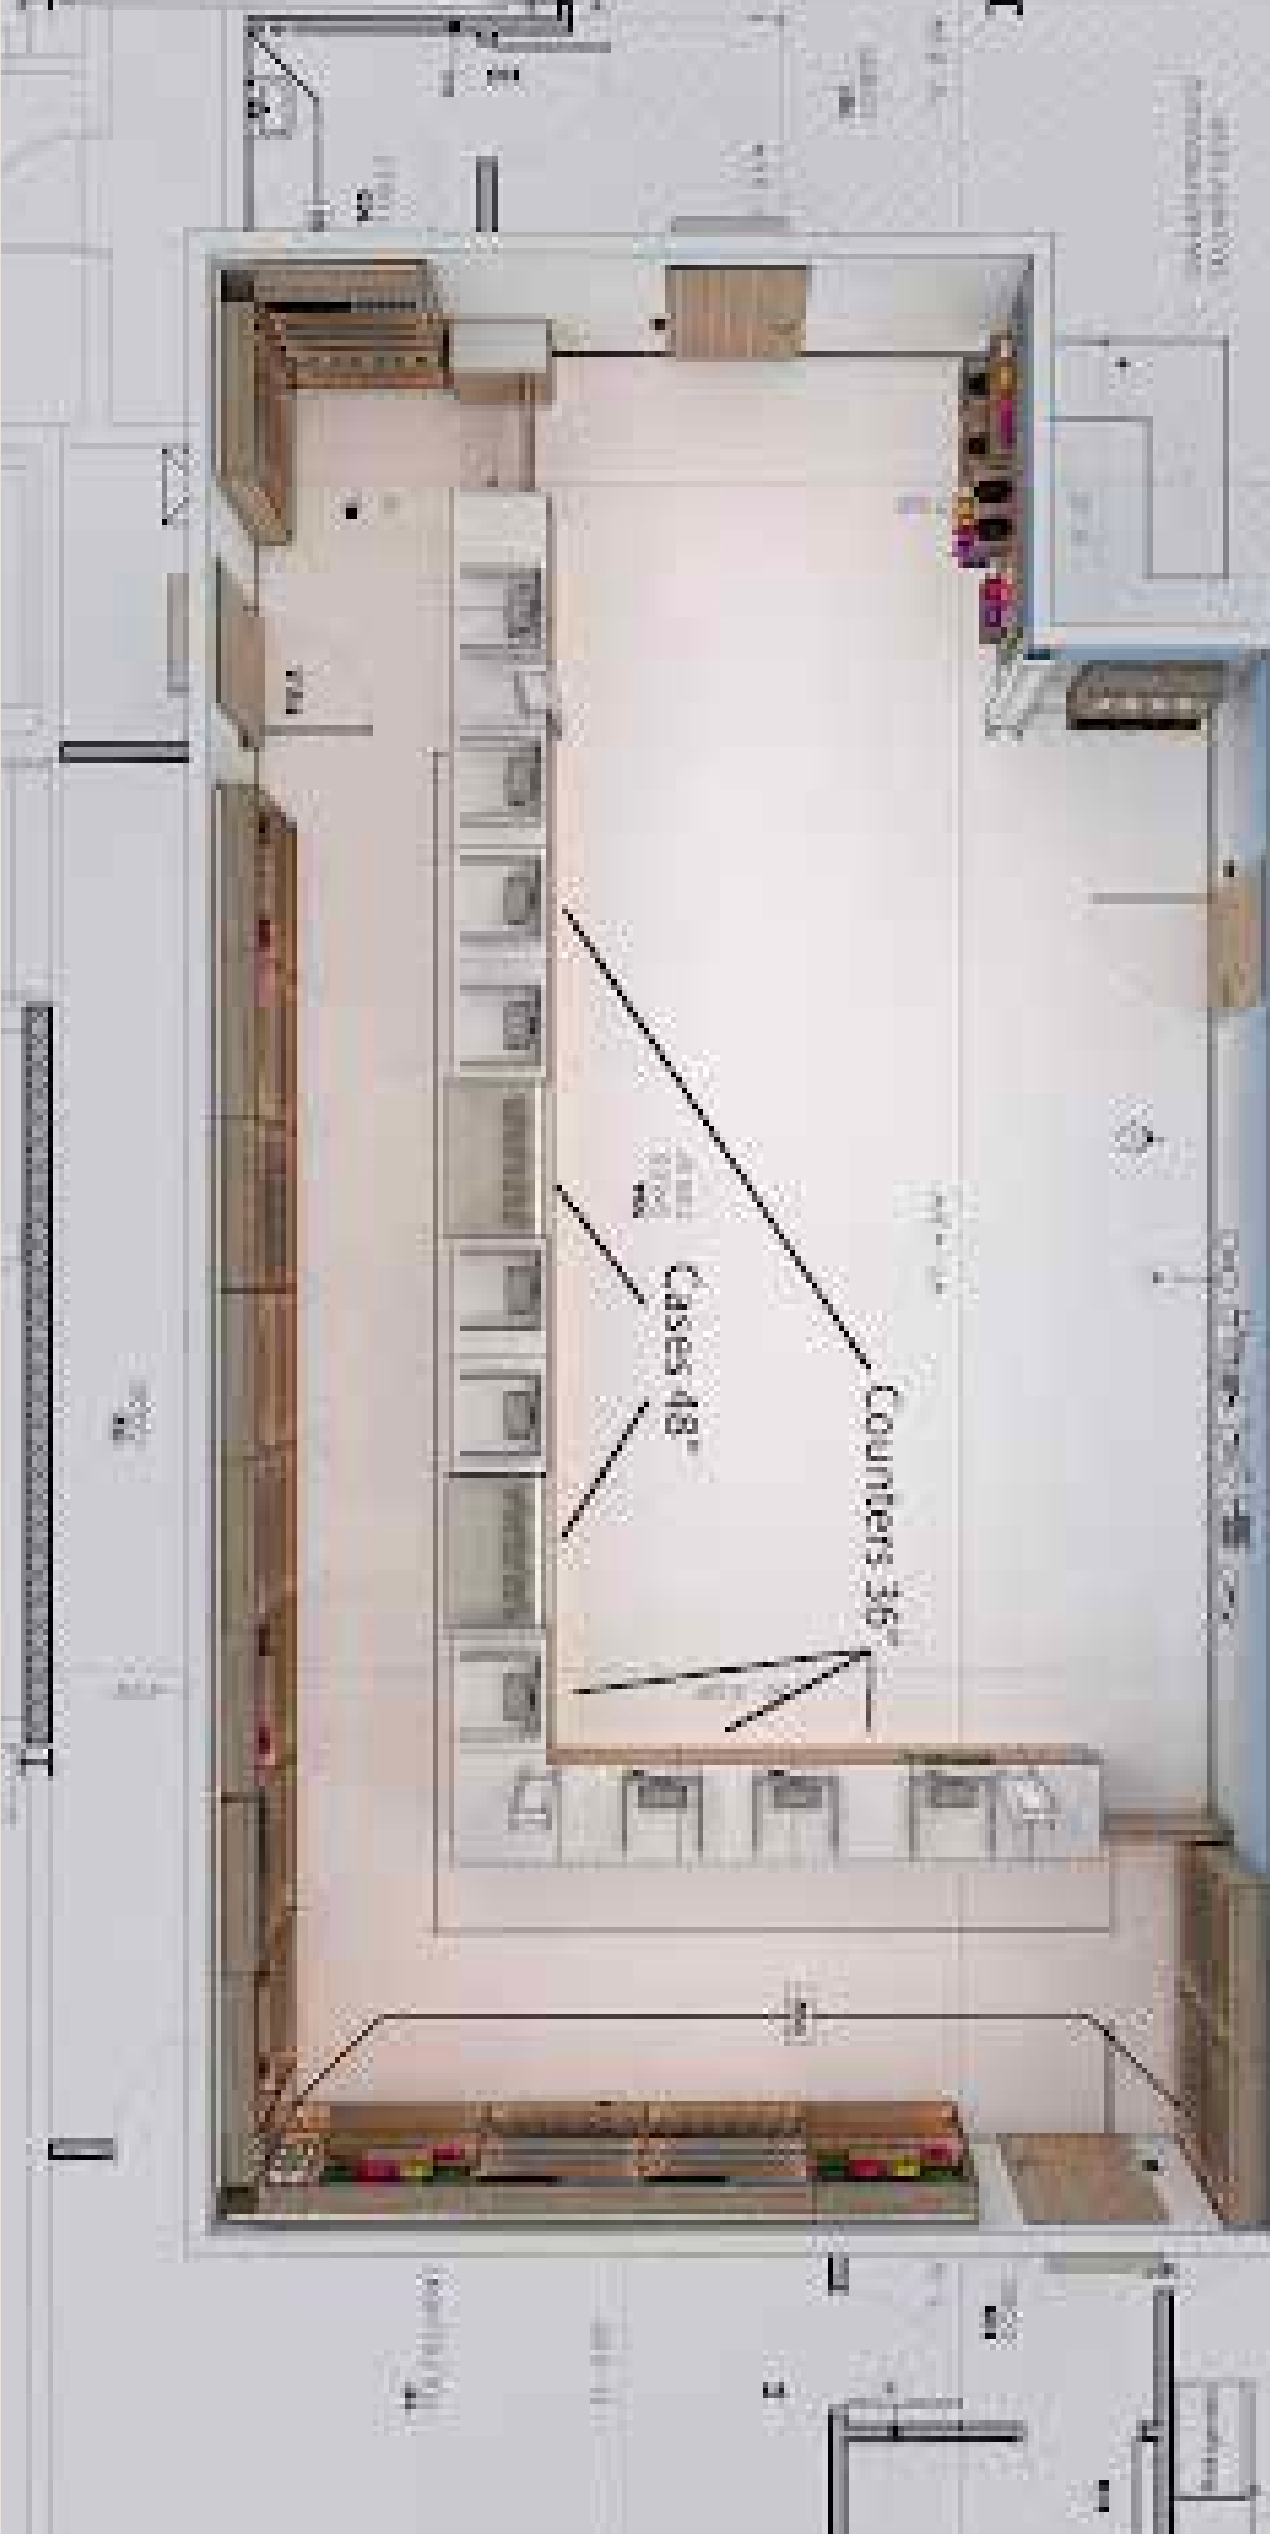

PROMOTIONAL + MERCHANDISE

FULL CUSTOM
CUT + SEW
SCREEN PRINT
EMBROIDERY
DTG
DYE SUBLIMATION
SEASONAL RUNS
(SS/FW COLLECTIONS)

RETAIL

- RETAIL DESIGN
- CONSUMER LOYALTY PROGRAMS
- STRATEGY + CONSUMER JOURNEY
- SIGNAGE
- DECOR + FIXTURES
- RENDERS + 3D VISUALIZATION