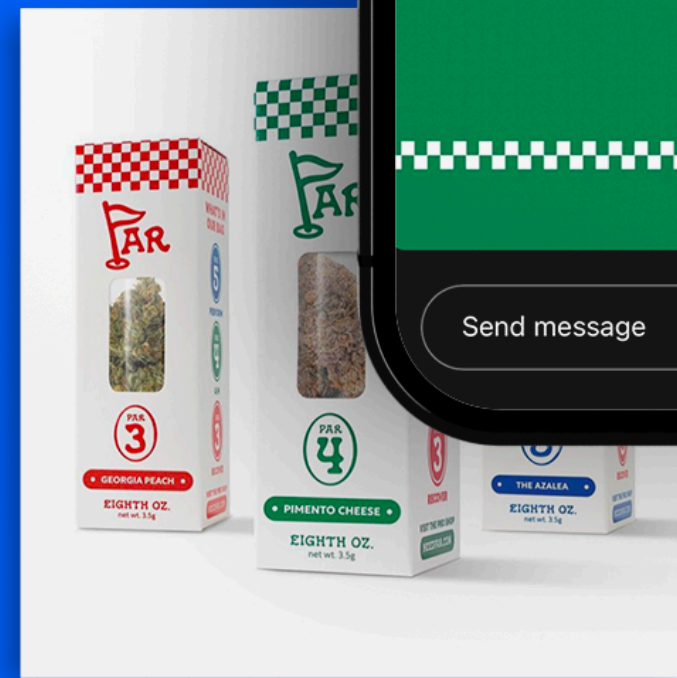

SOCIAL MEDIA DESIGN + CONTENT CREATION

SOCIAL CAMPAIGNS
CONTENT SCHEDULING
STRAIN/PRODUCT LAUNCHES